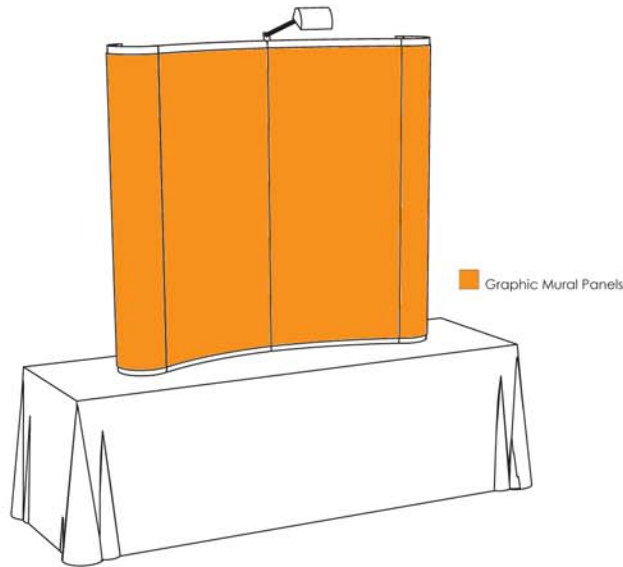

**6' tabletop : full graphic**

For assembly with a PLA-7  
 6' Curve Tabletop Frame

**PANEL DIMENSIONS**

 This area will not be viewable from the front.

artwork checklist:  graphic mural panels

Final Trim Size: 90.46" x 59.6"

PLEASE include a .25 inch bleed, on all sides.

Graphic Murals include:

- 2 Center Panels
- 2 End Panels