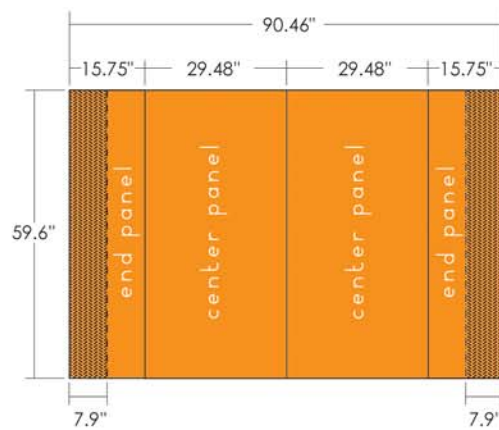

**6' tabletop : full graphic**

For assembly with a PLA-7  
 6' Curve Tabletop Frame

**PANEL DIMENSIONS**

 This area will not be viewable from the front.

artwork checklist:  graphic mural panels

Final Trim Size: 90.46" x 59.6"

PLEASE include a .25 inch bleed, on all sides.

Graphic Murals include:

- 2 Center Panels
- 2 End Panels