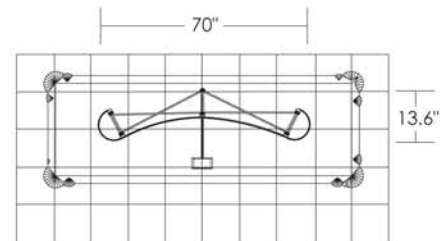

**6' tabletop : full graphic**

For assembly with a PLA-7  
 6' Curve Tabletop Frame

**PANEL DIMENSIONS**

 This area will not be viewable from the front.

artwork checklist:  graphic mural panels

Final Trim Size: 90.46" x 59.6"

PLEASE include a .25 inch bleed, on all sides.

Graphic Murals include:

- 2 Center Panels
- 2 End Panels